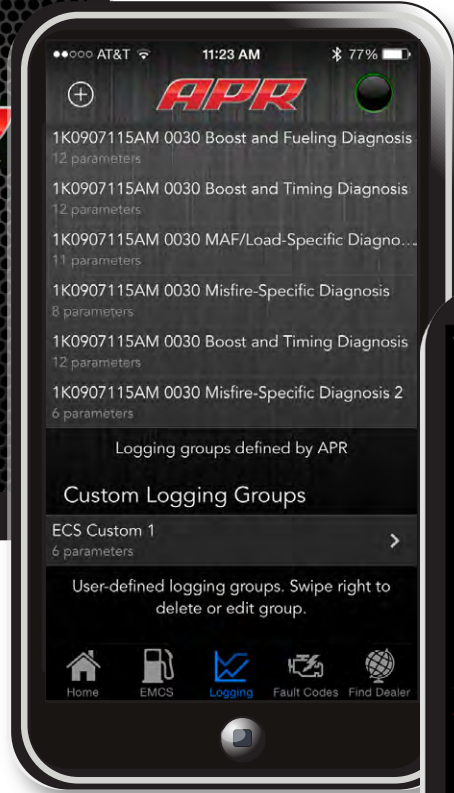

Designed to put you in control, the app lets APR customers do all of the following, and more:

- Switch between stock and performance ECU programs with a single screen tap, or choose valet mode.
- Read and erase diagnostic trouble codes.
- View and graph live datastream parameters transmitted wirelessly from the vehicle OBD data connector. Users can choose all available OBD generic parameters, use APR preset menus, or create custom data lists to analyze subsystem and component status and interaction. Great for performance evaluation and troubleshooting.
- Log data. Graph live data on screen, or save it for later.
- Get tech support via Logger.
- Lock or unlock the ECU.

Let's take it for a spin.

ECS
TUNING®

Contact: www.ecstuning.com

ECS Tuning
1000 Seville Road
Wadsworth, Ohio 44281

ECS APR

screen shots

screen shots

view data

graph data

Will it work on my car?

The APR app works with MKV and newer cars.

Current flashes are bluetooth compatible; most customers with flashes performed before the month of October 2013 will need to bring their vehicle to an APR dealer for a reflash with bluetooth compatible software.

Contact: www.ecstuning.com

ECS Tuning
1000 Seville Road
Wadsworth, Ohio 44281

ECS APR

read DTCs, VIN, and ECM - switch program maps

- read DTCs
- get news from APR
- view the current octane setting

- view wireless connection status
- read VIN and ECU ID number