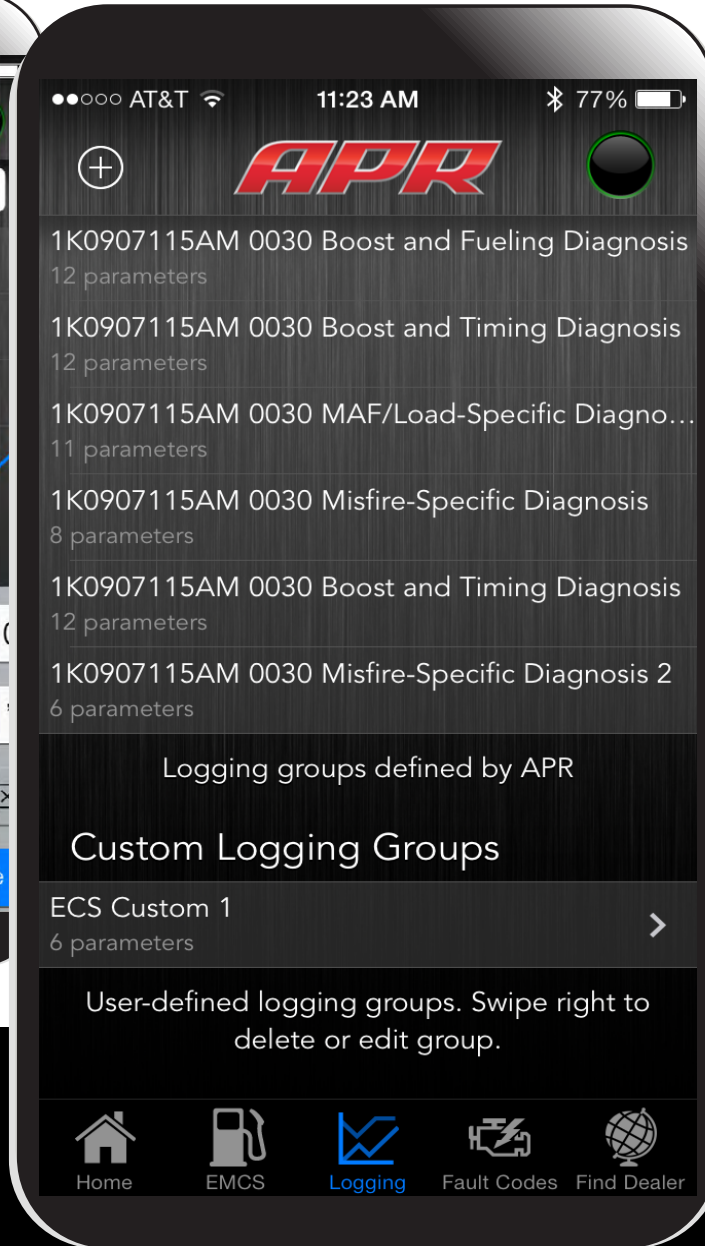

view data

select your own parameters, then
create a custom data list and save it

...or use a special
parameter group
defined by APR for
performance testing
and troubleshooting.

Contact: www.ecstuning.com

ECS Tuning
1000 Seville Road
Wadsworth, Ohio 44281