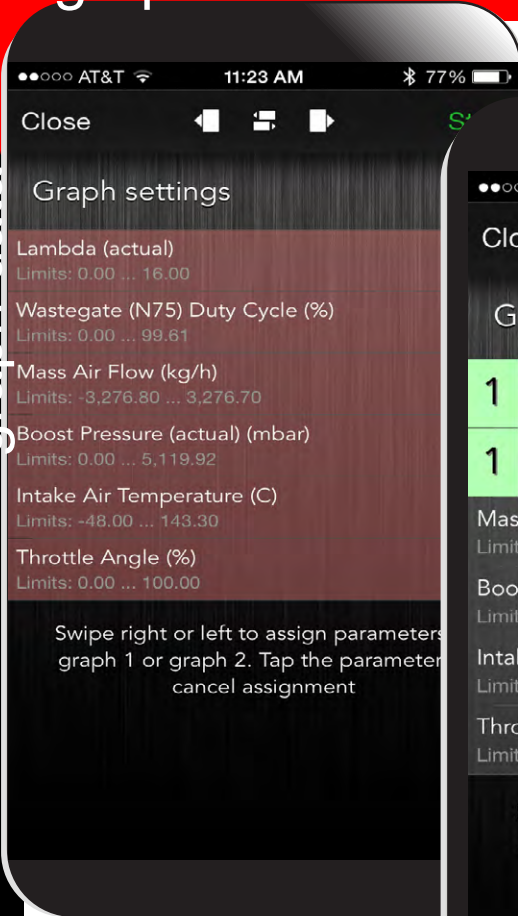

graph data

select parameters and assign them to graphs