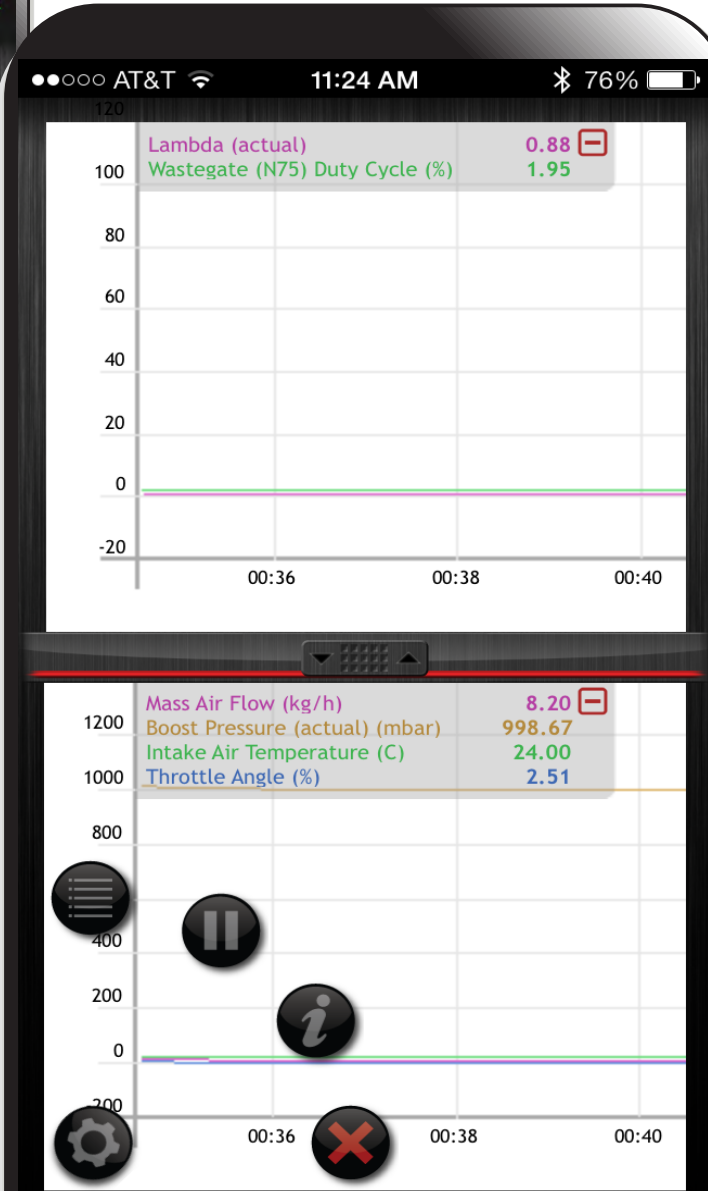

Order yours today at www.ecstuning.com