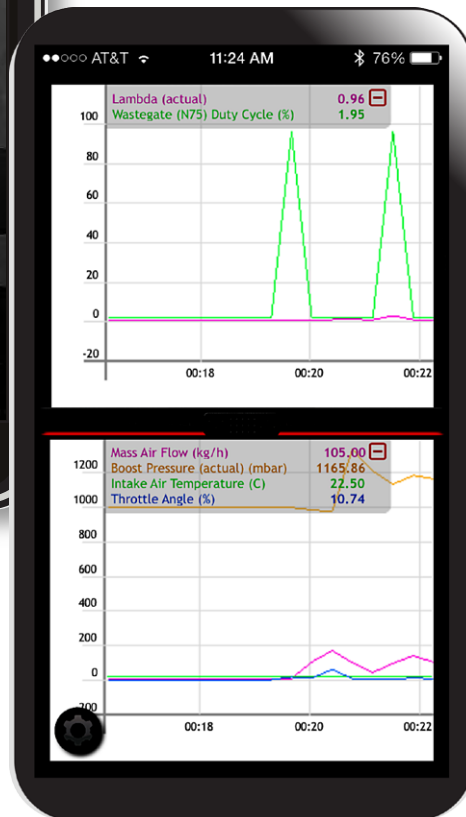

Designed to put you in control, the app lets APR customers do all of the following, and more:

- Switch between stock and performance ECU programs with a single screen tap, or choose valet mode.
- Read and erase diagnostic trouble codes.
- View and graph live datastream parameters transmitted wirelessly from the vehicle OBD data connector. Users can choose all available OBD generic parameters, use APR preset menus, or create custom data lists to analyze subsystem and component status and interaction. Great for performance evaluation and troubleshooting.
- Log data. Graph live data on screen, or save it for later.
- Get tech support via Logger.
- Lock or unlock the ECU.

Let's take it for a spin.

ECS
TUNING®

Contact: www.ecstuning.com

ECS Tuning
1000 Seville Road
Wadsworth, Ohio 44281

ECS APR

screen shots

screen shots

view data

Contact: www.ecstuning.com

ECS Tuning
1000 Seville Road
Wadsworth, Ohio 44281

ECS APR

read DTCs, VIN, and ECM - switch program maps

- read DTCs
- get news from APR
- view the current octane setting

- view wireless connection status
- read VIN and ECU ID number