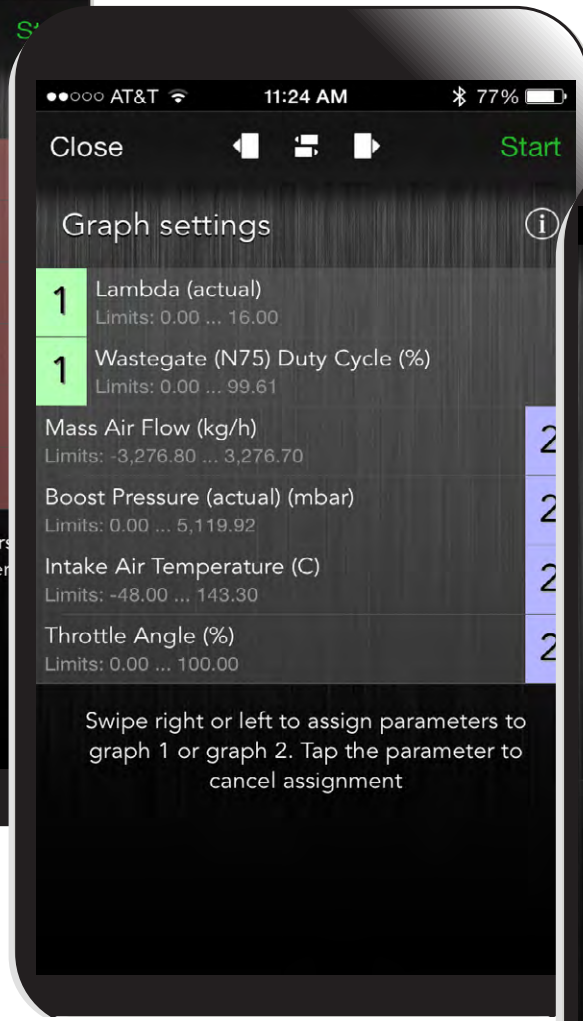

Designed to put you in control, the app lets APR customers do all of the following, and more:

- Switch between stock and performance ECU programs with a single screen tap, or choose valet mode.
- Read and erase diagnostic trouble codes.
- View and graph live datastream parameters transmitted wirelessly from the vehicle OBD data connector. Users can choose all available OBD generic parameters, use APR preset menus, or create custom data lists to analyze subsystem and component status and interaction. Great for performance evaluation and troubleshooting.
- Log data. Graph live data on screen, or save it for later.
- Get tech support via Logger.
- Lock or unlock the ECU.

...or use a special
parameter group
defined by APR for
performance testing
and troubleshooting.

Contact: www.ecstuning.com

ECS Tuning
1000 Seville Road
Wadsworth, Ohio 44281

graph data

select parameters and assign them to graphs