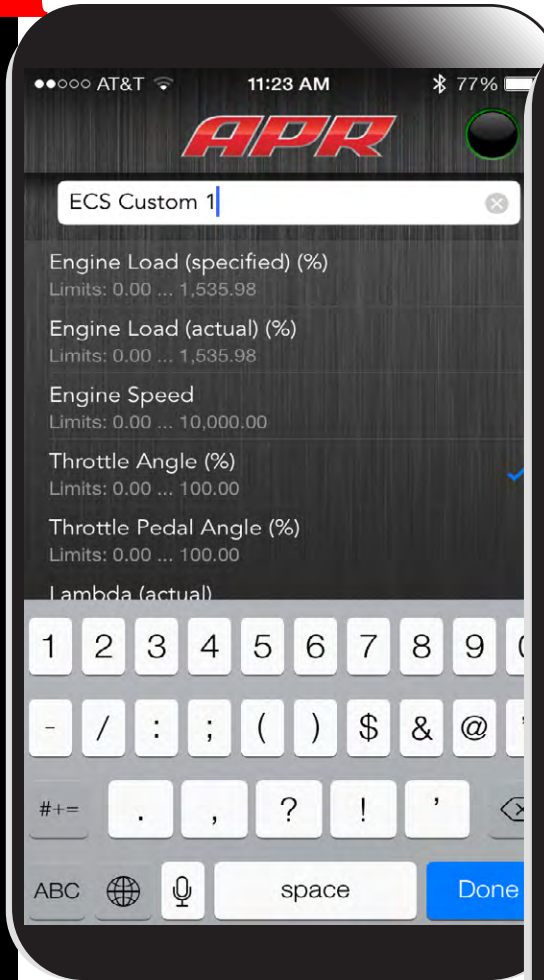

view data

select your own parameters, then
create a custom data list and save it

...or use a special
parameter group
defined by APR for
performance testing
and troubleshooting.

Contact: www.ecstuning.com

ECS Tuning
1000 Seville Road
Wadsworth, Ohio 44281